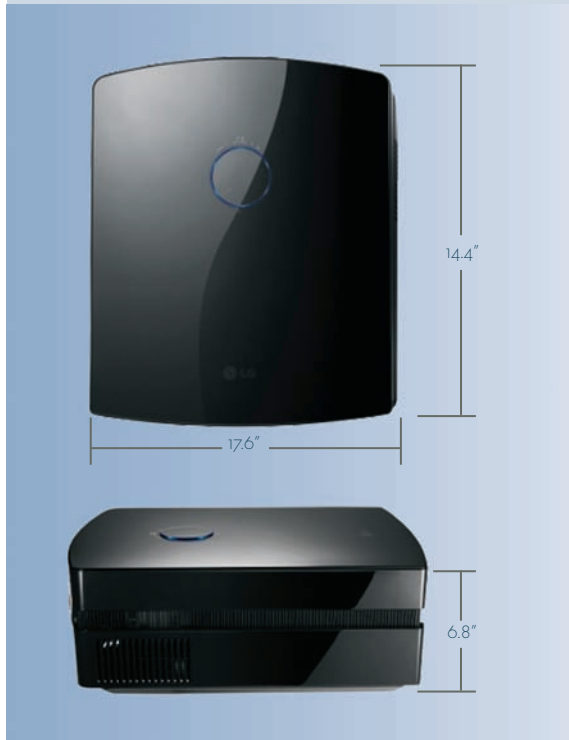

**LONG LAMP LIFE (ECO)**  
Up to 3500hrs in normal mode

**VERTICAL LENS SHIFT**  
Range +/- 70%

[www.LGcommercial.com](http://www.LGcommercial.com)

CF181D

SXR  
PROJECTOR

## SPECIFICATIONS

**PROJECTION SYSTEM**

Display Technology	SXR™	
Native Resolution	1080p (1920x1080)	
Brightness (ANSI-Lumens)	1800	
Contrast Ratio (FIFO)	35000:1	
Noise	High Brightness	27dB
	Economic	23dB
Uniformity (min) JBMA	>90%	
Projection Lens	Focus	Manual
	Zoom	Manual 1.8x
Projection Image	Screen Size	30"~300"
	Standard	60"@5.9 feet
	Throw Ratio (Wide/Tele)	1.36/2.46
Lens Shift	Vertical (range ±70%)	
Projection Offset	±120%	
Lamp	Type	220 W
	Life High Brightness	3000 hrs
	Life Economic	3500 hrs